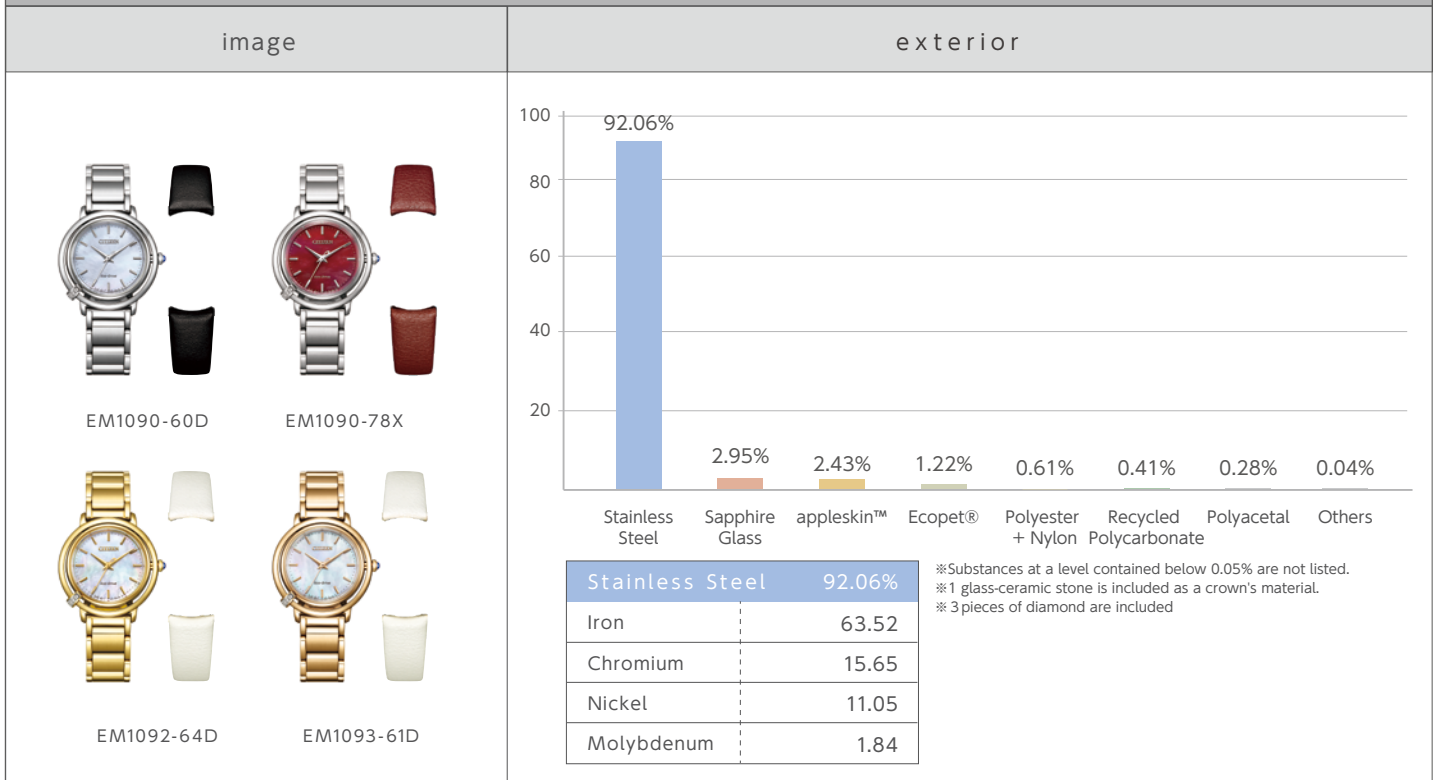

EM1090-60D, EM1090-78X(EM1091-67X), EM1092-64D, EM1093-61D(EM1098-68D)

movement E031